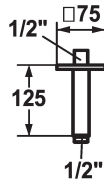

KWC SHOWERCULTURE

Shower arm

Modell-Linie: SHOWERCULTURE | 26.000.823.177

Showers | Shower arms

KWC-No.

122522

chromeline, L 125

125554

matt black, L 125

125555

brushed steel, L 125

matt black

brushed steel

* Shower arm
- with escutcheon

- suitable for all KWC shower heads
* Connecting thread 1/2"

Technical Data

Diameter	75 x 75
Color code	brushed steel
Installation type	Ceiling mounted
Faucet_typ	Shower arm
Measure Lenght	L 125
material	Brass

Diameter	75 x 75
Color code	brushed steel
Installation type	Ceiling mounted
Faucet_typ	Shower arm
Measure Lenght	L 125
material	Brass