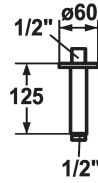

KWC SHOWERCULTURE

Shower arm

Modell-Linie: SHOWERCULTURE | 26.000.820.177

Showers | Shower arms

KWC-No.

122521
chromeline, L 125

125552
matt black, L 125

125553
brushed steel, L 125

Color code

chromeline

matt black

brushed steel

* Shower arm
- with escutcheon

- suitable for all KWC shower heads
* Connecting thread 1/2"

Technical Data

Diameter	D60
Color code	brushed steel
Installation type	Ceiling mounted
Faucet_typ	Shower arm
Measure Lenght	L 125
material	Brass

Diameter	D60
Color code	brushed steel
Installation type	Ceiling mounted
Faucet_typ	Shower arm
Measure Lenght	L 125
material	Brass