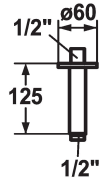

KWC SHOWERCULTURE

Shower arm

Modell-Linie: SHOWERCULTURE | 26.000.820.177

Showers | Shower arms

KWC-No.

122521
chromeline, L 125

125552
matt black, L 125

125553
brushed steel, L 125

Color code

chrome

matt black

brushed steel

* Shower arm
- with escutcheon

- suitable for all KWC shower heads
* Connecting thread 1/2"

Technical Data

Diameter	D60
Color code	brushed steel
Installation_type	Ceiling mounted
Faucet_typ	Shower arm
Measure_L	L 125
material	Brass

Diameter	D60
Color code	brushed steel
Installation_type	Ceiling mounted
Faucet_typ	Shower arm
Measure_L	L 125
material	Brass