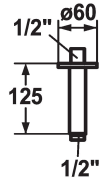

### Shower arm

Modell-Linie: SHOWERCULTURE | 26.000.820.176

Showers | Shower arms

#### KWC-No.

**122521**  
chromeline, L 125

**125552**  
matt black, L 125

**125553**  
brushed steel, L 125

#### Color code

chromeline

matt black

brushed steel

\* Shower arm  
- with escutcheon

- suitable for all KWC shower heads  
\* Connecting thread 1/2"

Shower arm

Measure Lenght

L 125

material

Brass