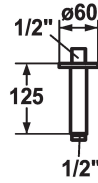

### Shower arm

Modell-Linie: SHOWERCULTURE | 26.000.820.176

Showers | Shower arms

#### KWC-No.

**122521**  
chromeline, L 125

**125552**  
matt black, L 125

**125553**  
brushed steel, L 125

#### Color code

chrome

matt black

brushed steel

\* Shower arm  
- with escutcheon

- suitable for all KWC shower heads  
\* Connecting thread 1/2"

#### Technical Data

Diameter	D125
Color code	matt black
Installation_type	Ceiling mounted
Faucet_typ	Shower arm
Measure_L	L 125
material	Brass

Diameter	D125
Color code	matt black
Installation_type	Ceiling mounted
Faucet_typ	Shower arm
Measure_L	L 125
material	Brass