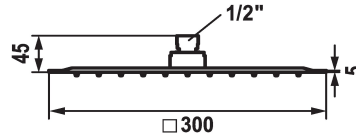

KWC PIATTO -X Shower head Q

Modell-Linie: **SHOWERCULTURE | 26.000.205.176**
Armatura natryskowa | Glowice natryskowe

KWC-No.

124495
chromeline, D 300x300

125551
matt black, 300x300

125186
stainless steel, D 300x300

ATT-KWC-FARBCODE

chromeline

matt black

stainless steel

* Shower head KWC PIATTO -X Q
* Made of stainless steel
* With ball joint
* Cleaning-friendly faceplate

* Connecting thread 1/2"
* To be ordered separately:
- Bracket

Dane techniczne

A_Spout_Spray

średnicy

ATT-KWC-FARBCODE

Faucet_typ

G_Acoustic group

EnergyLabelCH

Materiał