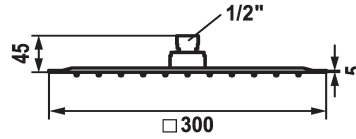

## KWC PIATTO -X Shower head Q

Modell-Linie: **SHOWERCULTURE** | 26.000.205.176  
Showers | Shower heads

### KWC-No.

**124495**  
chromeline, D 300x300

**125551**  
matt black, 300x300

**125186**  
stainless steel, D 300x300

### Color code

chromeline

matt black

stainless steel

\* Shower head KWC PIATTO -X Q  
\* Made of stainless steel  
\* With ball joint  
\* Cleaning-friendly faceplate

\* Connecting thread 1/2"  
\* To be ordered separately:  
- Bracket

### Technical Data

Flow rate	18 l/min (3 bar)
Diameter	300 x 300
Color code	matt black
Faucet_typ	Shower head
Acoustic group	II
Energy label	D Mono battery 1.5 V
material	stainless steel