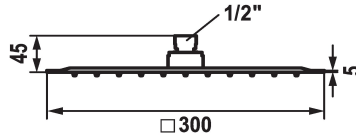

KWC PIATTO -X Shower head Q

Modell-Linie: **SHOWERCULTURE** | 26.000.205.176
Sprchové armatury | Sprchové hlavice

KWC-No.

124495
chromeline, D 300x300

125551
matt black, 300x300

125186
stainless steel, D 300x300

ATT-KWC-FARBCODE

chromeline

matt black

stainless steel

* Shower head KWC PIATTO -X Q
* Made of stainless steel
* With ball joint
* Cleaning-friendly faceplate

* Connecting thread 1/2"
* To be ordered separately:
- Bracket