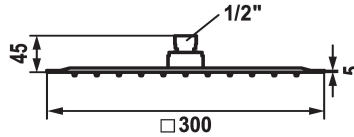

## KWC PIATTO -X Shower head Q

Modell-Linie: **SHOWERCULTURE** | 26.000.205.176  
Showers | Shower heads

### KWC-No.

**124495**  
chromeline, D 300x300

**125551**  
matt black, 300x300

**125186**  
stainless steel, D 300x300

### Color code

chrome

matt black

stainless steel

\* Shower head KWC PIATTO -X Q  
\* Made of stainless steel  
\* With ball joint  
\* Cleaning-friendly faceplate

\* Connecting thread 1/2"  
\* To be ordered separately:  
- Bracket

### Technical Data

Flow rate	18 l/min (3 bar)
Diameter	300 x 300
Color code	matt black
Faucet_typ	Shower head
G_Acoustic group	II
Energy Label	D Mono battery 1.5 V
material	stainless steel