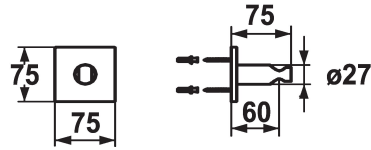

KWC SHOWERCULTURE Shower bracket

Modell-Linie: SHOWERCULTURE | 26.000.620.176

KWC-No.

536622
chromeline

125550
matt black

125066
brushed steel

ATT-KWC-FARBCODE

chromeline

matt black

brushed steel

* Shower bracket
* Non-adjustable

* Suitable for:
- All hand showers

Technical Data

Diameter

75x75

ATT-KWC-FARBCODE