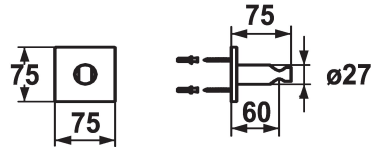

KWC SHOWERCULTURE

Shower bracket

Modell-Linie: SHOWERCULTURE | 26.000.620.176

Showers | Complementary parts showers

KWC-No.

536622
chromeline

125550
matt black

125066
brushed steel

Color code

chromeline

matt black

brushed steel

* Shower bracket
* Non-adjustable

* Suitable for:
- All hand showers

Technical Data

Diameter

75 x 75

Color code

matt black

Faucet_typ

Shower bracket

Measure Lenght

L 60

material

Brass