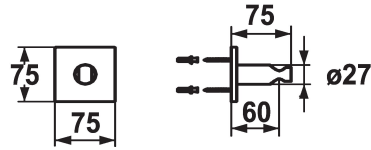

KWC SHOWERCULTURE Shower bracket

Modell-Linie: **SHOWERCULTURE** | 26.000.620.176
Showers | Complementary parts showers

KWC-No.

536622
chromeline

125550
matt black

125066
brushed steel

Color code

chrome

matt black

brushed steel

* Shower bracket
* Non-adjustable

* Suitable for:
- All hand showers

Technical Data

Diameter

75 x 75

Color code

matt black

Faucet_typ

Shower bracket

Measure_L

L 60

material

Brass