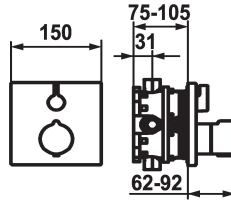

KWC

Trim kit - Thermostatic mixer - Tub

Modell-Linie: **SHOWERCULTURE** | 20.004.811.176

Ventiler | Termostatiska blandningsventiler

KWC-No.

124009
chromeline, Trim kit

124010
chromeline, Trim kit, with vacuum breaker

- Unit for concealed installation KWC BLUEBOX®

½", without shut-off valve, 39.999.900.931

¾" (½"), with shut-off valve, 39.999.910.931

Technical Data

ATT-KWC-A_ABGANG_UP

19 l/min (3 bar)

Diameter

150x150