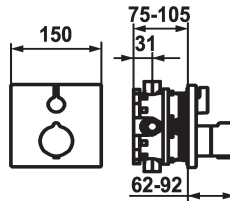

KWC

Trim kit - Thermostatic mixer - Tub

Modell-Linie: **SHOWERCULTURE** | 20.004.811.176
Valves | Thermostatic mixing valve

KWC-No.

124009
chromeline, Trim kit

124010
chromeline, Trim kit, with vacuum breaker

Diameter

150 x 150

Handling

front lever

Color code

matt black

Installation type

Wall mounted