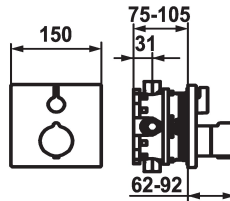

KWC

Trim kit - Thermostatic mixer - Tub

Modell-Linie: **SHOWERCULTURE** | 20.004.811.176
Valves | Thermostatic mixing valve

KWC-No.

124009
chromeline, Trim kit

124010
chromeline, Trim kit, with vacuum breaker

125546
matt black, Trim kit

125547
matt black, Trim kit, with vacuum breaker

124968
brushed steel, Trim kit

124969
brushed steel, Trim kit, with vacuum breaker

Color code

chrome

chrome

matt black

matt black

brushed steel

brushed steel

Concealed_unit

Trim kit

Trim kit, with vacuum breaker

Trim kit

Trim kit, with vacuum breaker

Trim kit

Trim kit, with vacuum breaker

- Trim kit with thermostatic function unit design
- Outflow top and below
- SkinProtect - Safety stop prevents scalding
- Turning handle to control flow and for diverter
- Intrinsically safe against backflow
- Scope of delivery:
  - Function unit, temperature lever, sleeve, cover plate, holder for

- escutcheon handle to control flow and for diverter
- Fastening of the cover plate without screws
- To be ordered separately:
  - Unit for concealed installation KWC BLUEBOX®
  - ½", without shut-off valve, 39.999.900.931
  - ¾" (½"), with shut-off valve, 39.999.910.931

Technical Data

Flow rate
Diameter
Handling
Color code
Installation_type
Faucet_typ
G_Acoustic group
Concealed_unit
Energy Label
material

19 l/min (3 bar)
150 x 150
front lever
matt black
Wall mounted
Thermostatic
I
Trim kit, with vacuum breaker
C
Brass

Optional Accessories