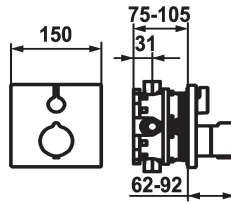

KWC

Trim kit - Thermostatic mixer - Tub

Modell-Linie: **SHOWERCULTURE** | 20.004.801.176
Valves | Thermostatic mixing valve

KWC-No.

124009
chromeline, Trim kit

124010
chromeline, Trim kit, with vacuum breaker

½", without shut-off valve, 39.999.900.931

¾" (½"), with shut-off valve, 39.999.910.931

Technical Data

Flow rate

19 l/min (3 bar)

Diameter

150 x 150

Handling