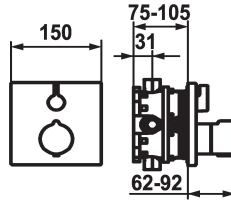

KWC

Trim kit - Thermostatic mixer - Tub

Modell-Linie: **SHOWERCULTURE** | 20.004.801.176

Valves | Thermostatic mixing valve

KWC-No.

124009
chromeline, Trim kit

124010
chromeline, Trim kit, with vacuum breaker

1/2", without shut-off valve, 39.999.900.931

3/4" (1/2"), with shut-off valve, 39.999.910.931

Technical Data

Flow rate

19 l/min (3 bar)

Diameter

150 x 150

Handling