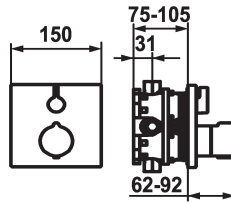

KWC

Trim kit - Thermostatic mixer - Shower

Modell-Linie: SHOWERCULTURE | 21.004.801.176

Ventiler | Termostatiska blandningsventiler

KWC-No.

124008
chromeline, Trim kit

125545
matt black, Trim kit

124967
brushed steel, Trim kit

ATT-KWC-FARBCODE

chromeline

matt black

brushed steel

- * Trim kit with thermostatic function unit design
- * Outflow top or below
- * SkinProtect - Safety stop prevents scalding
- * Turning handle to control flow
- * Intrinsically safe against backflow
- * Scope of delivery:
- Function unit, temperature lever, sleeve, cover plate, holder for

- escutcheon handle to control flow
- Fastening of the cover plate without screws
- * To be ordered separately:
- Unit for concealed installation KWC BLUEBOX®
1/2", without shut-off valve, 39.999.900.931
3/4" (1/2"), with shut-off valve, 39.999.910.931

ATT-KWC-UNTERPUTZ

EnergyLabelCH

Material

19 l/min (3 bar)

150x150

frontbedient

matt black

Väggmontering