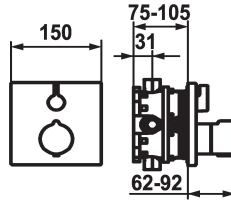

KWC

Trim kit - Thermostatic mixer - Shower

Modell-Linie: SHOWERCULTURE | 21.004.801.176

Valves | Termostaattiset sekoitusventtiilit

KWC-No.

124008

chromeline, Trim kit

125545

matt black, Trim kit

124967

brushed steel, Trim kit

ATT-KWC-FARBCODE

chromeline

matt black

brushed steel

* Trim kit with thermostatic function unit design

escutcheon handle to control flow

- Fastening of the cover plate without screws

* To be ordered separately:

- Unit for concealed installation KWC BLUEBOX®

½", without shut-off valve, 39.999.900.931

¾" (½"), with shut-off valve, 39.999.910.931