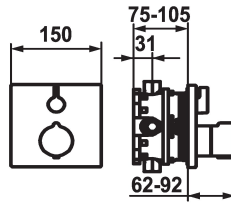

## KWC Trim kit - Thermostatic mixer - Shower

Modell-Linie: **SHOWERCULTURE** | 21.004.801.176  
Valves | Thermostatic mixing valve

### KWC-No.

**124008**  
chromeline, Trim kit

**125545**  
matt black, Trim kit

**124967**  
brushed steel, Trim kit

- escutcheon handle to control flow
- Fastening of the cover plate without screws
- \* To be ordered separately:  
- Unit for concealed installation KWC BLUEBOX®  
½", without shut-off valve, 39.999.900.931  
¾" (½"), with shut-off valve, 39.999.910.931

### Technical Data

Flow rate	19 l/min (3 bar)
Diameter	150 x 150
Handling	front lever
Color code	matt black
Installation type	Wall mounted
Faucet_typ	Thermostatic
Acoustic group	I
Concealed unit	Trim kit
Energy label	C
material	Brass