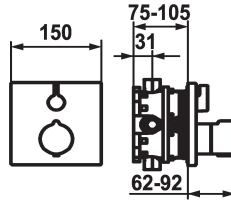

KWC

Trim kit - Thermostatic mixer - Shower

Modell-Linie: SHOWERCULTURE | 21.004.801.176

Valves | Thermostatic mixing valve