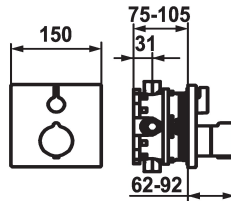

## KWC

Trim kit - Thermostatic mixer - Shower

Modell-Linie: SHOWERCULTURE | 21.004.801.176

Valves | Thermostatic mixing valve

### KWC-No.

**124008**  
chromeline, Trim kit

**125545**  
matt black, Trim kit

**124967**  
brushed steel, Trim kit

- escutcheon handle to control flow
- Fastening of the cover plate without screws
- \* To be ordered separately:  
- Unit for concealed installation KWC BLUEBOX®  
1/2", without shut-off valve, 39.999.900.931  
3/4" (1/2"), with shut-off valve, 39.999.910.931

### Technical Data

Flow rate
Diameter
Handling
Color_code
Installation_type
Faucet_typ
G_Acoustic group
Concealed_unit
Energy Label
material

19 l/min (3 bar)
150 x 150
front lever
matt black
Wall mounted
Thermostatic
I
Trim kit
C
Brass