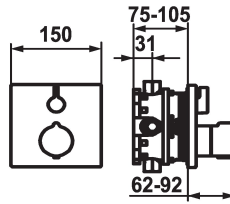

## KWC

Trim kit - Thermostatic mixer - Shower

Modell-Linie: SHOWERCULTURE | 21.004.801.176

Valves | Thermostatic mixing valve

### KWC-No.

**124008**  
chromeline, Trim kit

**125545**  
matt black, Trim kit

**124967**  
brushed steel, Trim kit

- escutcheon handle to control flow
- Fastening of the cover plate without screws
- \* To be ordered separately:
  - Unit for concealed installation KWC BLUEBOX®
  - ½", without shut-off valve, 39.999.900.931
  - ¾" (½"), with shut-off valve, 39.999.910.931

### Technical Data

Flow rate
Diameter
Handling
Color code
Installation_type
Faucet_typ
G_Acoustic group
Concealed_unit
Energy Label
material

19 l/min (3 bar)
150 x 150
front lever
matt black
Wall mounted
Thermostatic
I
Trim kit
C
Brass