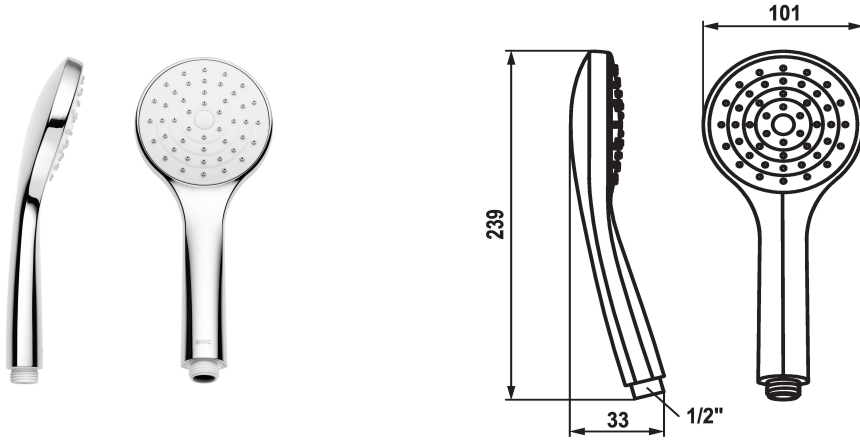

KWC KWC FIT -E Hand shower easy

Modell-Linie: FIT-E | 26.000.133.000
Showers | Hand showers

KWC-No.

125542
chromeline

* Hand shower KWC FIT -E easy
* TouchProtect - anti-scald protection thanks to the "double skin" principle

* Cleaning-friendly faceplate
* Connecting thread 1/2"

Technical Data

Flow rate
Connection
Color code
Faucet_typ
Acoustic group
Energy label
material

12 l/min (3 bar)
G 1/2"
chromeline
Hand shower
I
C
Plastic