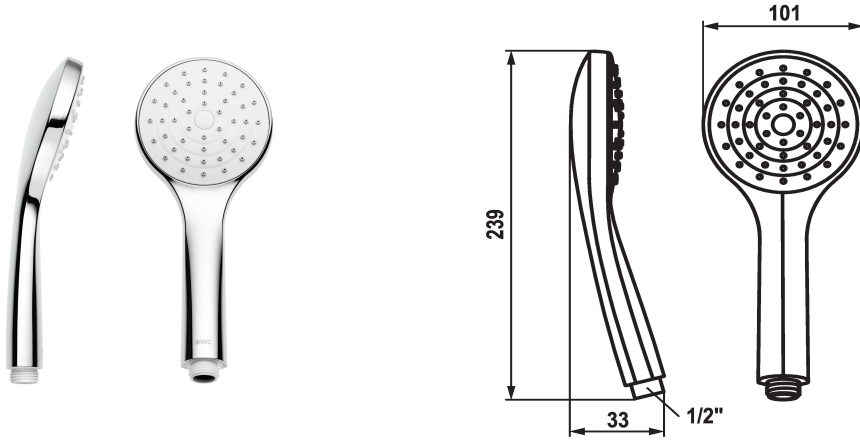

KWC KWC FIT -E Hand shower easy

Modell-Linie: FIT-E | 26.000.133.000
Showers | Hand showers

KWC-No.

125542
chromeline

* Hand shower KWC FIT -E easy
* TouchProtect - anti-scald protection thanks to the "double skin" principle

* Cleaning-friendly faceplate
* Connecting thread 1/2"

Technical Data

Flow rate
Connection
Color code
Faucet_typ
G_Acoustic group
Energy Label
material

12 l/min (3 bar)
G 1/2"
chrome
Hand shower
I
C
Plastic