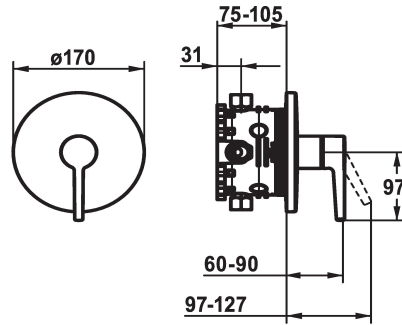

KWC MANA Trim kit - Lever mixer - Shower

Modell-Linie: MANA | 21.554.500.000
Showers | Manual shower

KWC-No.

125533
chromeline, Trim kit

- * Trim kit with function unit
- * Outflow top and below
- * Turning handle for diverter
- * KWC cartridge M 35 H
- with ceramic discs
- flow rate and temperature continuously variable
- * Scope of delivery:

- Function unit, lever, cap, sleeve, cover plate, holder for escutcheon, diverter
- Fastening of the cover plate without screws
- * To be ordered separately:
- Unit for concealed installation KWC BLUEBOX®
- ½", without shut-off valve, 39.999.900.931
- ¾" (½"), with shut-off valve, 39.999.910.931

Technical Data

Flow rate
Diameter
Handling
Color code
Installation_type
Faucet_typ
G_Acoustic_group
Concealed_unit
material

19 l/min (3 bar)
D170
front lever
chrome
Wall mounted
Lever mixer
I
Trim kit
Brass

537953

KWC MANA Trim kit - Lever mixer - Shower

Modell-Linie: MANA | 21.554.500.000
Showers | Manual shower

Z.537.593

Z.537.595

Z.537.600

Z.537.953

Spare Parts