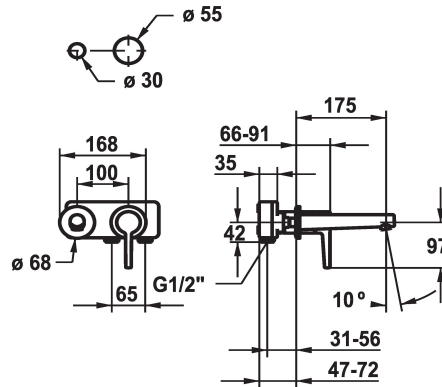

## KWC MANA

Trim kit - Lever mixer - Basin

Modell-Linie: MANA | 11.552.063.000

Taps | Manual taps

### KWC-No.

**125529**

chromeline, A 175, Trim kit

**125530**

chromeline, A 225, Trim kit

- \* Trim kit Lever mixer
- \* EcoProtect - water-saving device
- \* Fixed spout
- Neoperl® Caché® CS, Coin Slot
- \* OptimalSpace - ample space for washing or working
- \* KWC cartridge M 35 H

- with ceramic discs
- flow rate and temperature continuously variable
- \* To be ordered separately:
- Unit for concealed installation ½" 39.001.401.931
- \* To be ordered separately (optional or if necessary):
- Extension set 20 mm Z.536.333

### Technical Data

Flow rate
Spout
Diameter
Handling
Color code
Installation type
Faucet_typ
Acoustic group
Concealed unit
Projection A
Dimension Water outlet
material

5 l/min (3 bar)
fixed
168 x 68
front lever
chromeline
Wall mounted
Lever mixer
I
Trim kit
A 175
20
Brass