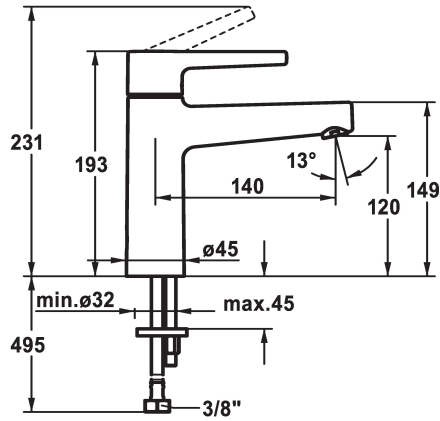

## KWC MANA Lever mixer - Basin

Modell-Linie: MANA | 12.551.072.000FL  
Armatura umywalkowa | Armatura jednouchwytowa

- \* KWC cartridge M 35 OP
- with ceramic discs
- flow rate and temperature continuously variable
- \* Flexible connection hoses  $\frac{3}{8}''$
- \* Fastening by means of stud bolt M8 x 1
- \* Mounting hole size  $\varnothing 35$  mm

### Dane techniczne

A_Spout_Spray
ATT-KWC-ABLAUFGARNITUR
Connection
ATT-KWC-AUSLAUF
Handling
ATT-KWC-FARBCODE
Installation_type
Faucet_typ
Dimension Height
G_Acoustic group
Projection_A
ATT-KWC-MASS-WASSERAUSTRITT
Materiał