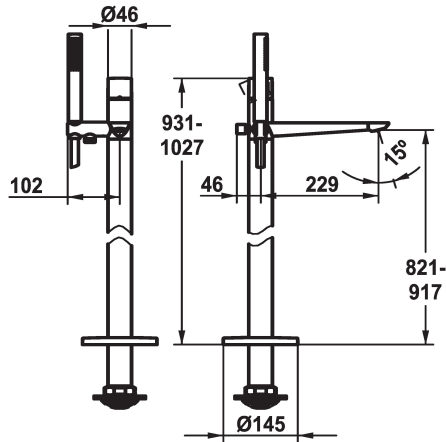

## KWC ORA Lever mixer - Tub

Modell-Linie: ORA | 20.491.093.000  
Duschar | Badkarsarmaturer

### KWC-No.

**125501**  
chromeline, A 230, with hand shower and hose

- \* Lever mixer
- \* For freestanding tub
- \* Integrated check valve in the hose outlet
- \* with shower holder
- \* Fixed spout
- Neoperl® SLIM®
- \* KWC cartridge M 35 OP
- with ceramic discs

- flow rate and temperature continuously variable
- temperature limitation
- \* Scope of delivery:
  - Hand shower KWC FIT-X slim 26.000.103.000
  - Shower hose 1500 mm, metal Z.538.415.000
- \* To be ordered separately:
  - Unit for concealed installation 39.000.602.931

## KWC ORA Lever mixer - Tub

Modell-Linie: ORA | 20.491.093.000  
Duschar | Badkarsarmaturen

**Cartridge M 35 OP**

---

**538331**  
Z.537.710

---

**Service key Neoperl © Caché ©, STD,  
24 mm, grey**

---