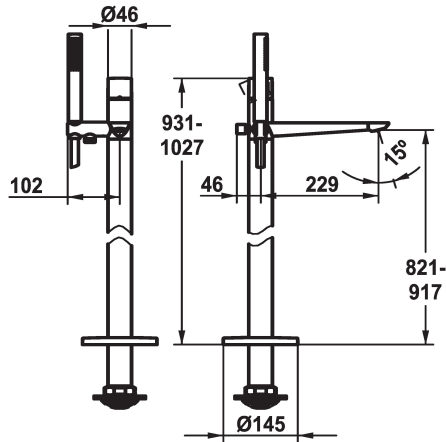

KWC ORA Lever mixer - Tub

Modell-Linie: ORA | 20.491.093.000
Armatura natryskowa | Baterie wannowe

KWC-No.

125501
chromeline, A 230, with hand shower and hose

- * Lever mixer
- * For freestanding tub
- * Integrated check valve in the hose outlet
- * with shower holder
- * Fixed spout
- Neoperl® SLIM®
- * KWC cartridge M 35 OP
- with ceramic discs

- flow rate and temperature continuously variable
- temperature limitation
- * Scope of delivery:
- Hand shower KWC FIT-X slim 26.000.103.000
- Shower hose 1500 mm, metal Z.538.415.000
- * To be ordered separately:
- Unit for concealed installation 39.000.602.931

Dane techniczne

A_Spout_Spray
ATT-KWC-A_BRAUSENABGANG
ATT-KWC-BRAUSEGARNITUR
Handling
ATT-KWC-FARBCODE
Installation_type
Faucet_typ
Dimension Height
G_Acoustic group
ATT-KWC-G_BRAUSENABGANG
Projection_A
EnergyLabelCH
ATT-KWC-MASS-WASSERAUSTRITT
Materiał

21 l/min (3 bar)
12 l/min (3bar)
mit_Brause_Schlauch
topbedient
chromeline
Bodenstehend
Hebelmischer
931-1027
II
I
A230
B
821-917
Mosiądz

Części zamienne

KWC ORA Lever mixer - Tub

Modell-Linie: ORA | 20.491.093.000
Armatura natryskowa | Baterie wannowe