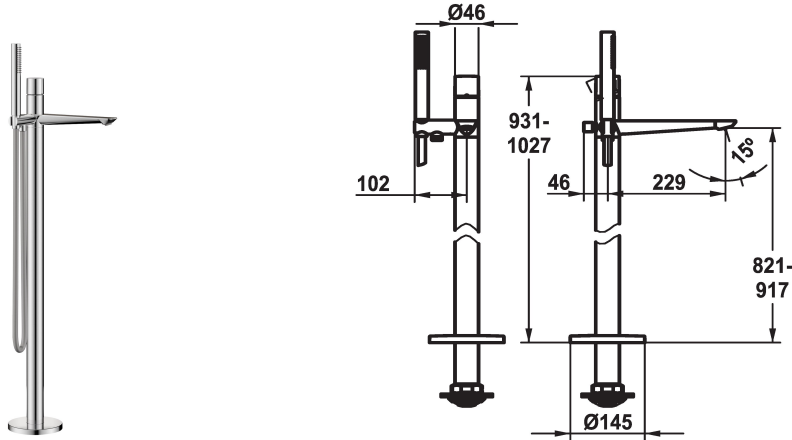

## KWC ORA Lever mixer - Tub

Modell-Linie: ORA | 20.491.093.000  
Suihkut ja suihkupaneelit | Allashanat

### KWC-No.

**125501**  
chromeline, A 230, with hand shower and hose

- \* Lever mixer
- \* For freestanding tub
- \* Integrated check valve in the hose outlet
- \* with shower holder
- \* Fixed spout
- Neoperl® SLIM®
- \* KWC cartridge M 35 OP
- with ceramic discs

- flow rate and temperature continuously variable
- temperature limitation
- \* Scope of delivery:
  - Hand shower KWC FIT-X slim 26.000.103.000
  - Shower hose 1500 mm, metal Z.538.415.000
- \* To be ordered separately:
  - Unit for concealed installation 39.000.602.931

## KWC ORA Lever mixer - Tub

Modell-Linie: ORA | 20.491.093.000  
Suihkut ja suihkupaneelit | Allashanat

**Cartridge M 35 OP**

---

**538331**  
Z.537.710

---

**Service key Neoperl © Caché ©, STD,  
24 mm, grey**