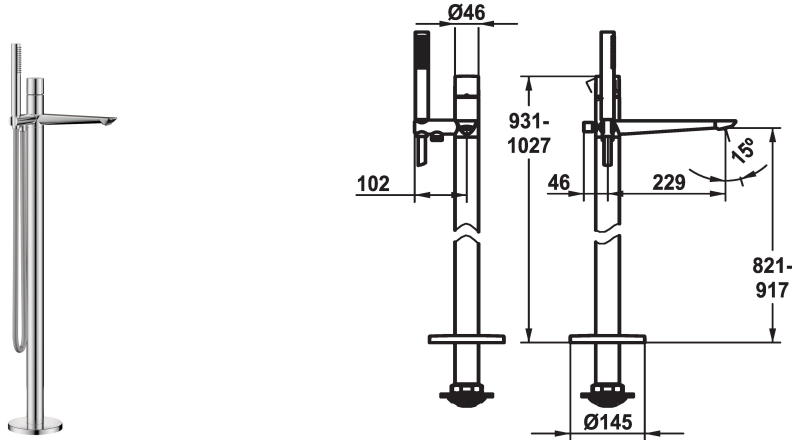

KWC ORA Lever mixer - Tub

Modell-Linie: ORA | 20.491.093.000
Showers | Exposed bath mixer

KWC-No.

125501
chromeline, A 230, with hand shower and hose

- * Lever mixer
- * For freestanding tub
- * Integrated check valve in the hose outlet
- * with shower holder
- * Fixed spout
- Neoperl® SLIM®
- * KWC cartridge M 35 OP
- with ceramic discs

- flow rate and temperature continuously variable
- temperature limitation
- * Scope of delivery:
 - Hand shower KWC FIT-X slim 26.000.103.000
 - Shower hose 1500 mm, metal Z.538.415.000
- * To be ordered separately:
 - Unit for concealed installation 39.000.602.931

Technical Data

Flow rate	21 l/min (3 bar)
Spray outlet: Flow rate	12 l/min (3bar)
Showerset	with shower head, hose
Handling	top lever
Color code	chromeline
Installation type	Freestanding
Faucet_typ	Lever mixer
Measure Height	931-1027
Acoustic group	II
Spray outlet: Acoustic group	I
Projection A	A 230
Energy label	B
Dimension Water outlet	821-917
material	Brass

Spare Parts

KWC ORA Lever mixer - Tub

Modell-Linie: ORA | 20.491.093.000
Showers | Exposed bath mixer

Cartridge M 35 OP

538331
Z.537.710

**Service key Neoperl © Caché ©, STD,
24 mm, grey**

635231
Z.635.231
