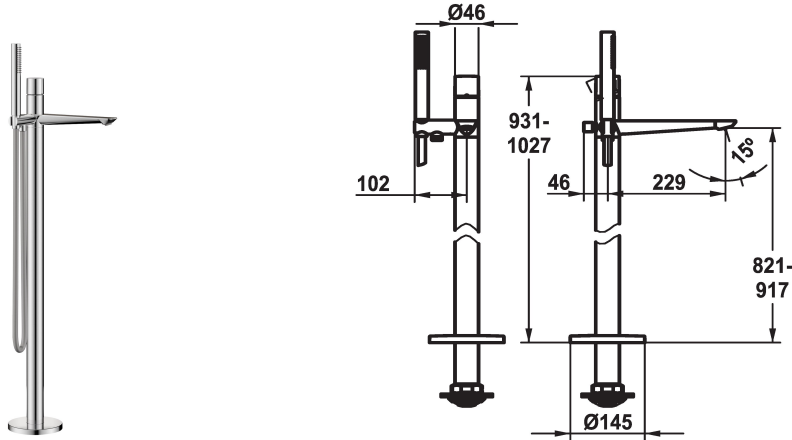

KWC ORA Lever mixer - Tub

Modell-Linie: ORA | 20.491.093.000
Showers | Exposed bath mixer

KWC-No.

125501
chromeline, A 230, with hand shower and hose

- * Lever mixer
- * For freestanding tub
- * Integrated check valve in the hose outlet
- * with shower holder
- * Fixed spout
- Neoperl® SLIM®
- * KWC cartridge M 35 OP
- with ceramic discs

- flow rate and temperature continuously variable
- temperature limitation
- * Scope of delivery:
- Hand shower KWC FIT-X slim 26.000.103.000
- Shower hose 1500 mm, metal Z.538.415.000
- * To be ordered separately:
- Unit for concealed installation 39.000.602.931

Technical Data

Flow rate
Spray outlet: Flow rate
Showerset
Handling
Color code
Installation type
Faucet_typ
Dimension Height
Acoustic group
Spray outlet: Acoustic group
Projection A
Energy label
Dimension Water outlet
material

21 l/min (3 bar)
12 l/min (3bar)
with shower head, hose
top lever
chromeline
Freestanding
Lever mixer
931-1027
II
I
A 230
B
821-917
Brass

Spare Parts

KWC ORA Lever mixer - Tub

Modell-Linie: ORA | 20.491.093.000
Showers | Exposed bath mixer