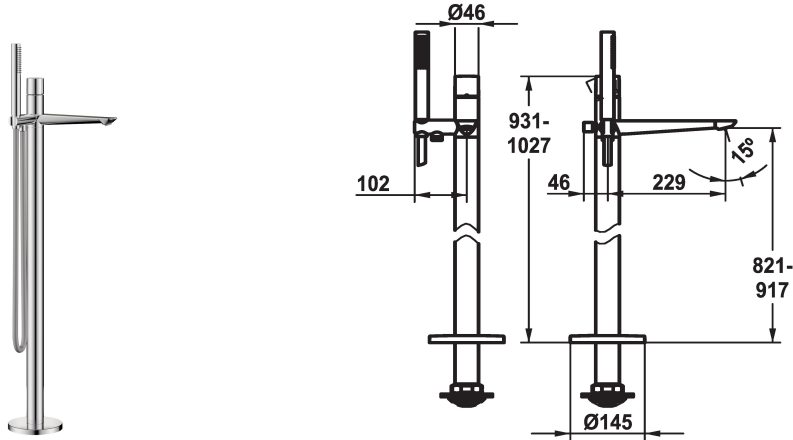

KWC ORA Lever mixer - Tub

Modell-Linie: ORA | 20.491.093.000
Showers | Exposed bath mixer

KWC-No.

125501
chromeline, A 230, with hand shower and hose

- * Lever mixer
- * For freestanding tub
- * Integrated check valve in the hose outlet
- * with shower holder
- * Fixed spout
- Neoperl® SLIM®
- * KWC cartridge M 35 OP
- with ceramic discs

- flow rate and temperature continuously variable
- temperature limitation
- * Scope of delivery:
 - Hand shower KWC FIT-X slim 26.000.103.000
 - Shower hose 1500 mm, metal Z.538.415.000
- * To be ordered separately:
 - Unit for concealed installation 39.000.602.931

Technical Data

Flow rate	21 l/min (3 bar)
Spray outlet: Flow rate	12 l/min (3bar)
Shower_set	with shower head, hose
Handling	top lever
Color code	chrome
Installation_type	Freestanding
Faucet_typ	Lever mixer
Dimension Height	931-1027
G_Acoustic group	II
G_Acoustic group_Shower_outlet	I
Projection_A	A 230
Energy Label	B
Dimension Water outlet	821-917
material	Brass

Spare Parts

KWC ORA Lever mixer - Tub

Modell-Linie: ORA | 20.491.093.000
Showers | Exposed bath mixer

Cartridge M 35 OP

538331
Z.537.710

**Service key Neoperl © Caché ©, STD,
24 mm, grey**

635231
Z.635.231
