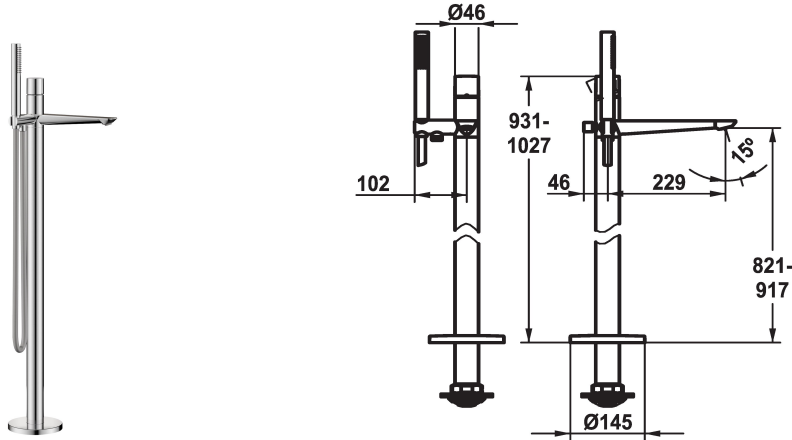

KWC ORA Lever mixer - Tub

Modell-Linie: ORA | 20.491.093.000
Sprchové armatury | Vanové armatury

KWC-No.

125501
chromeline, A 230, with hand shower and hose

- * Lever mixer
- * For freestanding tub
- * Integrated check valve in the hose outlet
- * with shower holder
- * Fixed spout
- Neoperl® SLIM®
- * KWC cartridge M 35 OP
- with ceramic discs

- flow rate and temperature continuously variable
- temperature limitation
- * Scope of delivery:
 - Hand shower KWC FIT-X slim 26.000.103.000
 - Shower hose 1500 mm, metal Z.538.415.000
- * To be ordered separately:
 - Unit for concealed installation 39.000.602.931

Technické údaje

A_Spout_Spray
ATT-KWC-A_BRAUSENABGANG
ATT-KWC-BRAUSEGARNITUR
Handling
ATT-KWC-FARBCODE
Installation_type
Faucet_typ
Measure_Height
G_Acoustic_group
ATT-KWC-G_BRAUSENABGANG
Projection_A
EnergyLabelCH
ATT-KWC-MASS-WASSERAUSTRITT
Materiál

21 l/min (3 bar)
12 l/min (3bar)
mit_Brause_Schlauch
topbedient
chromeline
Bodenstehend
Hebelmischer
931-1027
II
I
A230
B
821-917
mosaz

Náhradní díly

KWC ORA Lever mixer - Tub

Modell-Linie: ORA | 20.491.093.000
Sprchové armatury | Vanové armatury