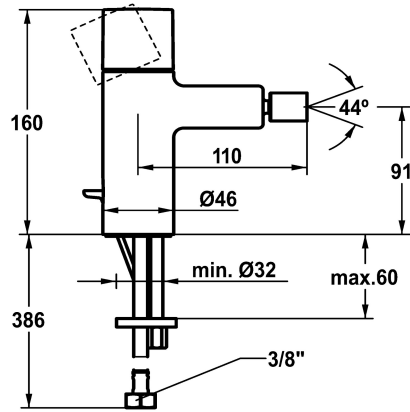

KWC ORA Lever mixer - Bidet

Modell-Linie: ORA | 13.491.041.000FL
Kranar | Hydraulické armatúry

KWC-No.

125490

chromeline, A 110, flexible connection hoses, with pop-up valve

- * Lever mixer
- * Fixed spout
 - ball joint aerator Neoperl® Caché®
- * KWC cartridge M 35 OP
- with ceramic discs
- flow rate and temperature continuously variable

- * Flexible connection hoses 3/8"
- * Fastening by means of stud bolt M8 x 1
- * Mounting hole size ø35 mm
- * Scope of delivery:
 - KWC pop-up valve Z.538.581.000

Technical Data

A_Spout_Spray
ATT-KWC-ABLAUFGARNITUR
Connection
ATT-KWC-AUSLAUF
Handling
ATT-KWC-FARBCODE
Installation_type
Faucet_typ
Measure_Height
G_Acoustic group
Projection_A
EnergyLabelCH
ATT-KWC-MASS-WASSERAUSTRITT
Material

4.8 l/min (3 bar)
mit_Ablaufgarnitur
Flexible_Anschlusschläuche
fest
topbedient
chromeline
Standmontage
Hebelmischer
160
l
A110
A
91
Mässing

Reservdelar

KWC ORA Lever mixer - Bidet

Modell-Linie: ORA | 13.491.041.000FL
Kranar | Hydraulické armatúry

Cartridge M 35 OP

538331
Z.537.710

Service key Neoperl © Caché ©, TJ, 18 mm, green

634729
CACHETJ
