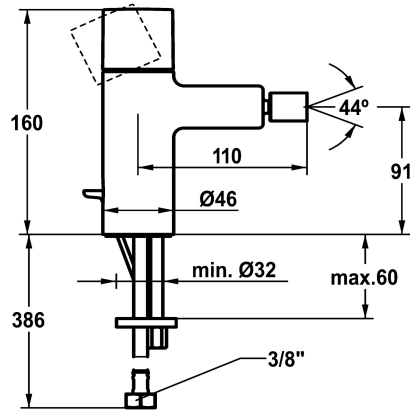

## KWC ORA Lever mixer - Bidet

Modell-Linie: ORA | 13.491.041.000FL  
Armatura umywalkowa | Armatura jednouchwytowa

### KWC-No.

**125490**  
chromeline, A 110, flexible connection hoses, with pop-up valve

- \* Lever mixer
- \* Fixed spout
  - ball joint aerator Neoperl® Caché®
- \* KWC cartridge M 35 OP
  - with ceramic discs
  - flow rate and temperature continuously variable

- \* Flexible connection hoses 3/8"
- \* Fastening by means of stud bolt M8 x 1
- \* Mounting hole size ø35 mm
- \* Scope of delivery:
  - KWC pop-up valve Z.538.581.000

### Dane techniczne

A_Spout_Spray
ATT-KWC-ABLAUFGARNITUR
Connection
ATT-KWC-AUSLAUF
Handling
ATT-KWC-FARBCODE
Installation_type
Faucet_typ
Dimension Height
G_Acoustic group
Projection_A
EnergyLabelCH
ATT-KWC-MASS-WASSERAUSTRITT
Material