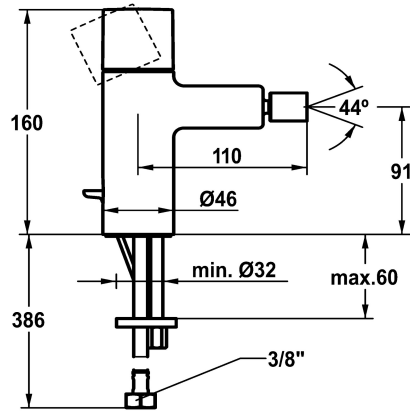

KWC ORA Lever mixer - Bidet

Modell-Linie: ORA | 13.491.041.000FL
Taps | Manual taps

KWC-No.

125490

chromeline, A 110, flexible connection hoses, with pop-up valve

- * Lever mixer
- * Fixed spout
 - ball joint aerator Neoperl® Caché®
- * KWC cartridge M 35 OP
 - with ceramic discs
 - flow rate and temperature continuously variable

- * Flexible connection hoses 3/8"
- * Fastening by means of stud bolt M8 x 1
- * Mounting hole size ø35 mm
- * Scope of delivery:
 - KWC pop-up valve Z.538.581.000

Technical Data

Flow rate
pop-up valve
Connection
Spout
Handling
Color code
Installation type
Faucet_typ
Measure Height
Acoustic group
Projection A
Energy label
Dimension Water outlet
material

4.8 l/min (3 bar)
with pop-up valve
Flexible connection hoses
fixed
top lever
chromeline
Pillar installation
Lever mixer
160
I
A 110
A
91
Brass

Spare Parts

KWC ORA Lever mixer - Bidet

Modell-Linie: ORA | 13.491.041.000FL
Taps | Manual taps

Cartridge M 35 OP

538331
Z.537.710

Service key Neoperl © Caché ©, TJ, 18 mm, green

634729
CACHETJ
