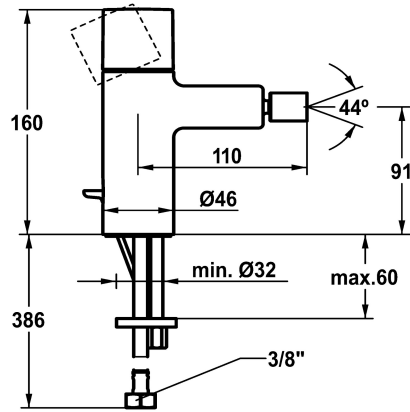

## KWC ORA Lever mixer - Bidet

Modell-Linie: ORA | 13.491.041.000FL  
Taps | Manual taps

### KWC-No.

**125490**

chromeline, A 110, flexible connection hoses, with pop-up valve

- \* Lever mixer
- \* Fixed spout
  - ball joint aerator Neoperl® Caché®
- \* KWC cartridge M 35 OP
  - with ceramic discs
  - flow rate and temperature continuously variable

- \* Flexible connection hoses 3/8"
- \* Fastening by means of stud bolt M8 x 1
- \* Mounting hole size ø35 mm
- \* Scope of delivery:
  - KWC pop-up valve Z.538.581.000

### Technical Data

Flow rate
pop-up assembly
Connection
Spout
Handling
Color code
Installation type
Faucet_typ
Dimension Height
Acoustic group
Projection A
Energy label
Dimension Water outlet
material

4.8 l/min (3 bar)
with pop-up valve
Flexible connection hoses
fixed
top lever
chromeline
Pillar installation
Lever mixer
160
I
A 110
A
91
Brass