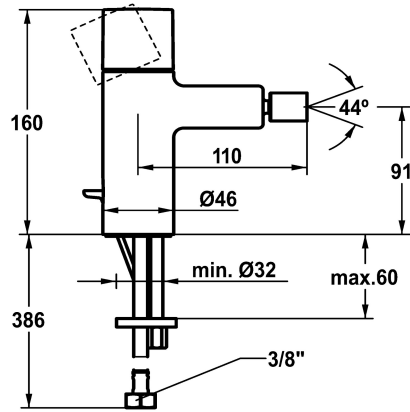

KWC ORA Lever mixer - Bidet

Modell-Linie: ORA | 13.491.041.000FL
Taps | Manual taps

KWC-No.

125490

chromeline, A 110, flexible connection hoses, with pop-up valve

- * Lever mixer
- * Fixed spout
 - ball joint aerator Neoperl® Caché®
- * KWC cartridge M 35 OP
- with ceramic discs
- flow rate and temperature continuously variable

- * Flexible connection hoses 3/8"
- * Fastening by means of stud bolt M8 x 1
- * Mounting hole size ø35 mm
- * Scope of delivery:
 - KWC pop-up valve Z.538.581.000

Technical Data

| |
|------------------------|
| Flow rate |
| Pop-up_valve |
| Connection |
| Spout |
| Handling |
| Color code |
| Installation_type |
| Faucet_typ |
| Dimension Height |
| G_Acoustic group |
| Projection_A |
| Energy Label |
| Dimension Water outlet |
| material |

| |
|---------------------------|
| 4.8 l/min (3 bar) |
| with pop-up valve |
| Flexible connection hoses |
| fixed |
| top lever |
| chrome |
| Pillar installation |
| Lever mixer |
| 160 |
| I |
| A 110 |
| A |
| 91 |
| Brass |

Spare Parts

KWC ORA Lever mixer - Bidet

Modell-Linie: ORA | 13.491.041.000FL
Taps | Manual taps

Cartridge M 35 OP

538331
Z.537.710

Service key Neoperl © Caché ©, TJ, 18 mm, green

634729
CACHETJ
