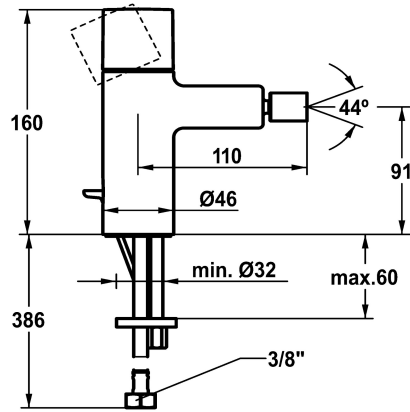

KWC ORA Lever mixer - Bidet

Modell-Linie: ORA | 13.491.041.000FL
Umyvadlové armatury | Hydraulické armatury

KWC-No.

125490
chromeline, A 110, flexible connection hoses, with pop-up valve

- * Lever mixer
- * Fixed spout
 - ball joint aerator Neoperl® Caché®
- * KWC cartridge M 35 OP
- with ceramic discs
- flow rate and temperature continuously variable

- * Flexible connection hoses 3/8"
- * Fastening by means of stud bolt M8 x 1
- * Mounting hole size ø35 mm
- * Scope of delivery:
 - KWC pop-up valve Z.538.581.000

Technické údaje

A_Spout_Spray
ATT-KWC-ABLAUFGARNITUR
Connection
ATT-KWC-AUSLAUF
Handling
ATT-KWC-FARBCODE
Installation_type
Faucet_typ
Measure_Height
G_Acoustic group
Projection_A
EnergyLabelCH
ATT-KWC-MASS-WASSERAUSTRITT
Materiál

4.8 l/min (3 bar)
mit_Ablaufgarnitur
Flexible_Anschlusschläuche
fixovaná
topbedient
chromeline
Standmontage
Hebelmischer
160
I
A110
A
91
mosaz

Náhradní díly

KWC ORA Lever mixer - Bidet

Modell-Linie: ORA | 13.491.041.000FL
Umyvadlové armatury | Hydraulické armatury

Cartridge M 35 OP

538331
Z.537.710

Service key Neoperl © Caché ©, TJ, 18 mm, green

634729
CACHETJ
