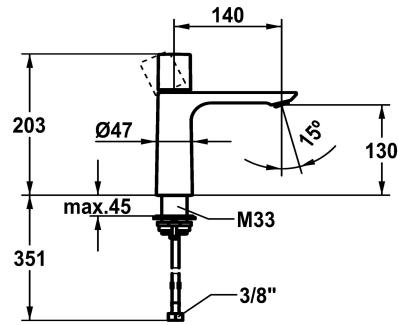

KWC ORA Lever mixer - Basin

Modell-Linie: ORA | 12.498.052.000FL
Kranar | Hydraulické armatury

KWC-No.

125486
chromeline, A 145, flexible connection hoses, with Push Open

125487
chromeline, A 145, flexible connection hoses, without pop-up valve

mit_Push_open

ohne_Ablaufgarnitur

- with ceramic discs
- flow rate and temperature continuously variable
- * Flexible connection hoses 3/8"
- * QuickInstallation - Fastening via threaded connection with locking screws
- * Mounting hole size ø35 mm

Technical Data

A_Spout_Spray
ATT-KWC-ABLAUFGARNITUR
Connection
ATT-KWC-AUSLAUF
Handling
ATT-KWC-FARBCODE
Installation_type
Faucet_typ
Measure_Height
G_Acoustic group
Projection_A
EnergyLabelCH
ATT-KWC-MASS-WASSERAUSTRITT
Material

4 l/min (3 bar)
ohne_Ablaufgarnitur
Flexible_Anschlusschläuche
fest
topbedient
chromeline
Standmontage
Hebelmischer
203
I
A140
A
130
Mässing

Reservdelar

KWC ORA Lever mixer - Basin

Modell-Linie: ORA | 12.498.052.000FL
Kranar | Hydraulické armatury