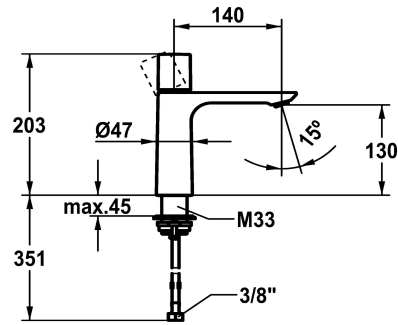

KWC ORA Lever mixer - Basin

Modell-Linie: ORA | 12.498.052.000FL
Armatura umywalkowa | Armatura jednouchwytywa

KWC-No.

125486
chromeline, A 145, flexible connection hoses, with Push Open

125487
chromeline, A 145, flexible connection hoses, without pop-up valve

mit_Push_open

ohne_Ablaufgarnitur

- with ceramic discs
- flow rate and temperature continuously variable
- * Flexible connection hoses 3/8"
- * QuickInstallation - Fastening via threaded connection with locking screws
- * Mounting hole size $\varnothing 35$ mm

Dane techniczne

A_Spout_Spray
ATT-KWC-ABLAUFGARNITUR
Connection
ATT-KWC-AUSLAUF
Handling
ATT-KWC-FARBCODE
Installation_type
Faucet_typ
Dimension Height
G_Acoustic group
Projection_A
EnergyLabelCH
ATT-KWC-MASS-WASSERAUSTRITT
Material

4 l/min (3 bar)
ohne_Ablaufgarnitur
Flexible_Anschlusschläuche
fest
topbedient
chromeline
Standmontage
Hebelmischer
203
I
A140
A
130
Mosiqdz

Części zamienne

KWC ORA Lever mixer - Basin

Modell-Linie: ORA | 12.498.052.000FL
Armatura umywalkowa | Armatura jednouchwytowa