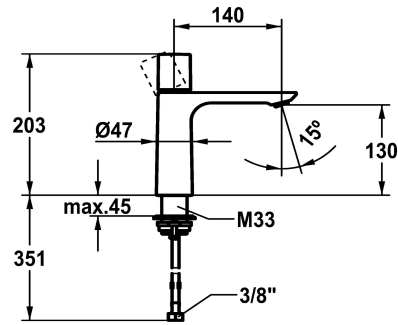

## KWC ORA Lever mixer - Basin

Modell-Linie: ORA | 12.498.052.000FL  
Hanat | Käsi­käyt­toiset hanat

### KWC-No.

**125486**  
chromeline, A 145, flexible connection hoses, with Push Open

**125487**  
chromeline, A 145, flexible connection hoses, without pop-up valve

- \* Lever mixer
- \* EcoProtect - water-saving device
- \* Fixed spout
- Neoperl® Perlator® SSR, swivelling jet regulator
- \* OptimalSpace - ample space for washing or working
- \* KWC cartridge M 35 OP

### ATT-KWC- ABLAUFGARNITUR

mit\_Push\_open

ohne\_Ablaufgarnitur

- with ceramic discs
- flow rate and temperature continuously variable
- \* Flexible connection hoses 3/8"
- \* QuickInstallation - Fastening via threaded connection with locking screws
- \* Mounting hole size ø35 mm

### Tekniset tiedot

A_Spout_Spray
ATT-KWC-ABLAUFGARNITUR
Connection
Spout
Handling
ATT-KWC-FARBCODE
Installation_type
Faucet_typ
Measure_Height
G_Acoustic group
Projection_A
EnergyLabelCH
ATT-KWC-MASS-WASSERAUSTRITT
Materiaali
lviCode