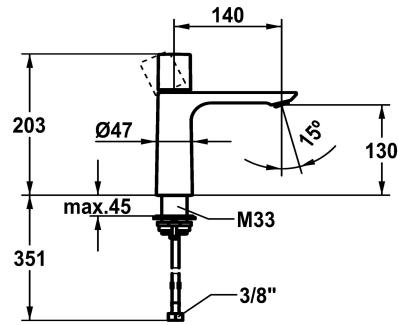

KWC ORA Lever mixer - Basin

Modell-Linie: ORA | 12.498.052.000FL
Taps | Manual taps

KWC-No.

125486
chromeline, A 145, flexible connection hoses, with Push Open

125487
chromeline, A 145, flexible connection hoses, without pop-up valve

with Push open

without pop-up valve

- with ceramic discs
- flow rate and temperature continuously variable
- * Flexible connection hoses 3/8"
- * QuickInstallation - Fastening via threaded connection with locking screws
- * Mounting hole size ø35 mm

Technical Data

Flow rate
pop-up valve
Connection
Spout
Handling
Color code
Installation type
Faucet_typ
Measure Height
Acoustic group
Projection A
Energy label
Dimension Water outlet
material

4 l/min (3 bar)
without pop-up valve
Flexible connection hoses
fixed
top lever
chromeline
Pillar installation
Lever mixer
203
I
A 140
A
130
Brass

Spare Parts

KWC ORA Lever mixer - Basin

Modell-Linie: ORA | 12.498.052.000FL
Taps | Manual taps

Cartridge M 35 OP

538331
Z.537.710

Service key Neoperl © Caché ©, JR, 21 mm, red

639017
Z.635.215
