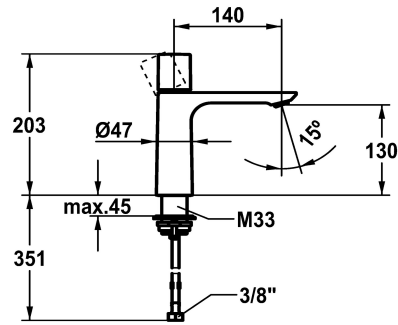

KWC ORA Lever mixer - Basin

Modell-Linie: ORA | 12.498.052.000FL
Taps | Manual taps

KWC-No.

125486
chromeline, A 145, flexible connection hoses, with Push Open

125487
chromeline, A 145, flexible connection hoses, without pop-up valve

with Push open

without pop-up valve

- with ceramic discs
- flow rate and temperature continuously variable
- * Flexible connection hoses 3/8"
- * QuickInstallation - Fastening via threaded connection with locking screws
- * Mounting hole size ø35 mm

Technical Data

Flow rate
pop-up assembly
Connection
Spout
Handling
Color code
Installation type
Faucet_typ
Dimension Height
Acoustic group
Projection A
Energy label
Dimension Water outlet
material

4 l/min (3 bar)
without pop-up valve
Flexible connection hoses
fixed
top lever
chromeline
Pillar installation
Lever mixer
203
I
A 140
A
130
Brass

Spare Parts

KWC ORA Lever mixer - Basin

Modell-Linie: ORA | 12.498.052.000FL
Taps | Manual taps

Cartridge M 35 OP

538331
Z.537.710

Service key Neoperl © Caché ©, JR, 21 mm, red

639017
Z.635.215
