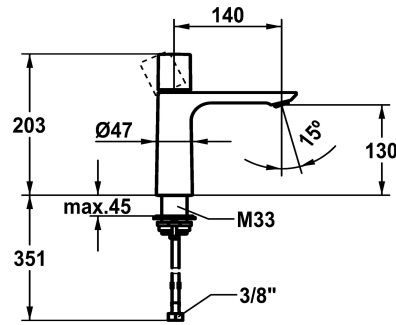

KWC ORA Lever mixer - Basin

Modell-Linie: ORA | 12.498.052.000FL
Umyvadlové armatury | Hydraulické armatury

KWC-No.

125486
chromeline, A 145, flexible connection hoses, with Push Open

125487
chromeline, A 145, flexible connection hoses, without pop-up valve

mit_Push_open

ohne_Ablaufgarnitur

- with ceramic discs
- flow rate and temperature continuously variable
- * Flexible connection hoses 3/8"
- * QuickInstallation - Fastening via threaded connection with locking screws
- * Mounting hole size ø35 mm

Technické údaje

A_Spout_Spray
ATT-KWC-ABLAUFGARNITUR
Connection
ATT-KWC-AUSLAUF
Handling
ATT-KWC-FARBCODE
Installation_type
Faucet_typ
Measure_Height
G_Acoustic group
Projection_A
EnergyLabelCH
ATT-KWC-MASS-WASSERAUSTRITT
Material

4 l/min (3 bar)
ohne_Ablaufgarnitur
Flexible_Anschlusschläuche
fixovaná
topbedient
chromeline
Standmontage
Hebelmischer
203
I
A140
A
130
mosaz

Náhradní díly

KWC ORA Lever mixer - Basin

Modell-Linie: ORA | 12.498.052.000FL
Umyvadlové armatury | Hydraulické armatury