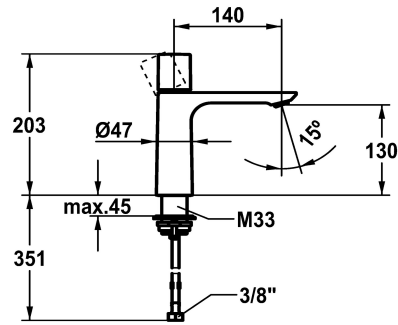

KWC ORA Lever mixer - Basin

Modell-Linie: ORA | 12.498.052.000FL
Taps | Manual taps

KWC-No.

125486
chromeline, A 145, flexible connection hoses, with Push Open

125487
chromeline, A 145, flexible connection hoses, without pop-up valve

with Push open

without pop-up valve

- with ceramic discs
- flow rate and temperature continuously variable
- * Flexible connection hoses 3/8"
- * QuickInstallation - Fastening via threaded connection with locking screws
- * Mounting hole size ø35 mm

Technical Data

Flow rate
Pop-up_valve
Connection
Spout
Handling
Color code
Installation_type
Faucet_typ
Dimension Height
G_Acoustic group
Projection_A
Energy Label
Dimension Water outlet
material

4 l/min (3 bar)
without pop-up valve
Flexible connection hoses
fixed
top lever
chrome
Pillar installation
Lever mixer
203
I
A 140
A
130
Brass

Spare Parts

KWC ORA Lever mixer - Basin

Modell-Linie: ORA | 12.498.052.000FL
Taps | Manual taps

Cartridge M 35 OP

538331
Z.537.710

Service key Neoperl © Caché ©, JR, 21 mm, red

639017
Z.635.215
