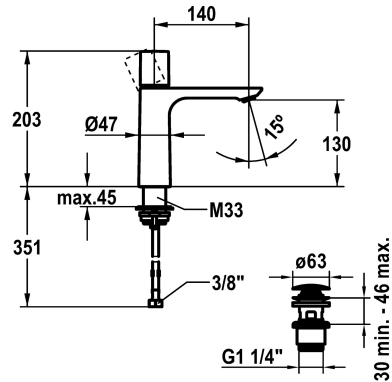

## KWC ORA Lever mixer - Basin

Modell-Linie: ORA | 12.498.642.000FL  
Kranar | Hydraulické armatúry

### KWC-No.

**125486**  
chromeline, A 145, flexible connection hoses, with Push Open

**125487**  
chromeline, A 145, flexible connection hoses, without pop-up valve

- \* Lever mixer
- \* EcoProtect - water-saving device
- \* Fixed spout
- Neoperl® Perlator® SSR, swivelling jet regulator
- \* OptimalSpace - ample space for washing or working
- \* KWC cartridge M 35 OP
- with ceramic discs

### ATT-KWC- ABLAUFGARNITUR

mit\_Push\_open

ohne\_Ablaufgarnitur

- flow rate and temperature continuously variable
- \* Flexible connection hoses 3/8"
- \* QuickInstallation - Fastening via threaded connection with locking screws
- \* Mounting hole size ø35 mm
- \* Scope of delivery:
- KWC pop-up valve Push Open 2 in 1 Z.538.321.000

Faucet\_typ

Measure\_Height

G\_Acoustic group

Projection\_A

EnergyLabelCH

ATT-KWC-MASS-WASSERAUSTRITT

Material

4 l/min (3 bar)