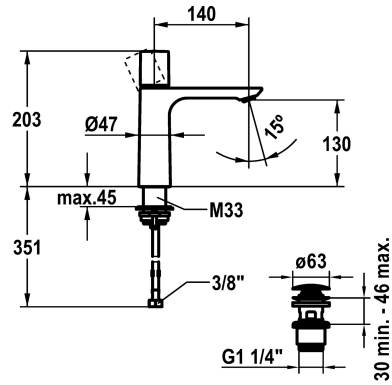

KWC ORA Lever mixer - Basin

Modell-Linie: ORA | 12.498.642.000FL
Armatura umywalkowa | Armatura jednouchwytowa

KWC-No.

125486
chromeline, A 145, flexible connection hoses, with Push Open

125487
chromeline, A 145, flexible connection hoses, without pop-up valve

ATT-KWC- ABLAUFGARNITUR

mit_Push_open

ohne_Ablaufgarnitur

- flow rate and temperature continuously variable
- * Flexible connection hoses 3/8"
- * QuickInstallation - Fastening via threaded connection with locking screws
- * Mounting hole size ø35 mm
- * Scope of delivery:
- KWC pop-up valve Push Open 2 in 1 Z.538.321.000

Faucet_typ

Dimension Height

G_Acoustic group

Projection_A

EnergyLabelCH

ATT-KWC-MASS-WASSERAUSTRITT

Material

4 l/min (3 bar)

I

A140

A

130

Mosiqdz

Części zamienne

KWC ORA Lever mixer - Basin

Modell-Linie: ORA | 12.498.642.000FL
Armatura umywalkowa | Armatura jednouchwytowa